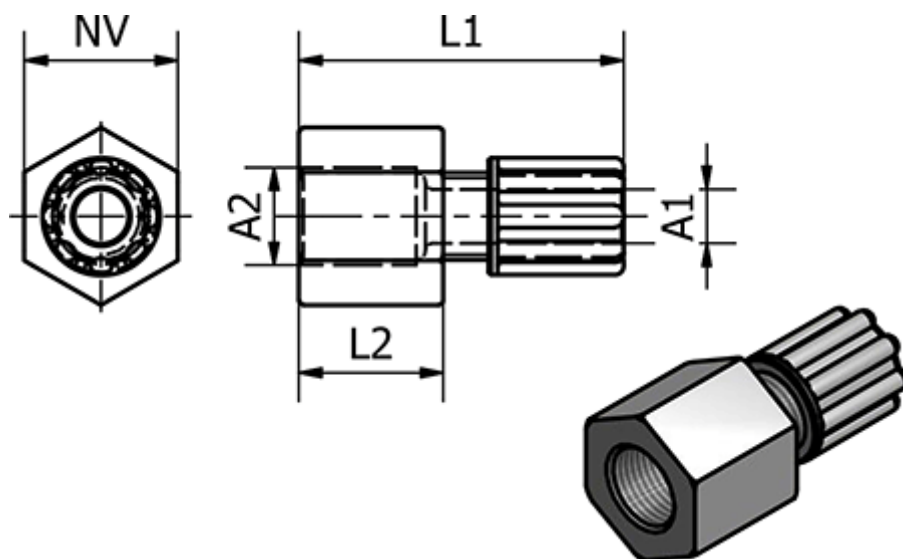

Article number: 58612054

Description: Push-on 120.54, Ø9/12 - G 1/4"
Straight

Measures

Ext. Hose Diameter A1	= 9/12
L1	= 45
L2	= 15
NV	= 22
Thread A2	= G 1/4"